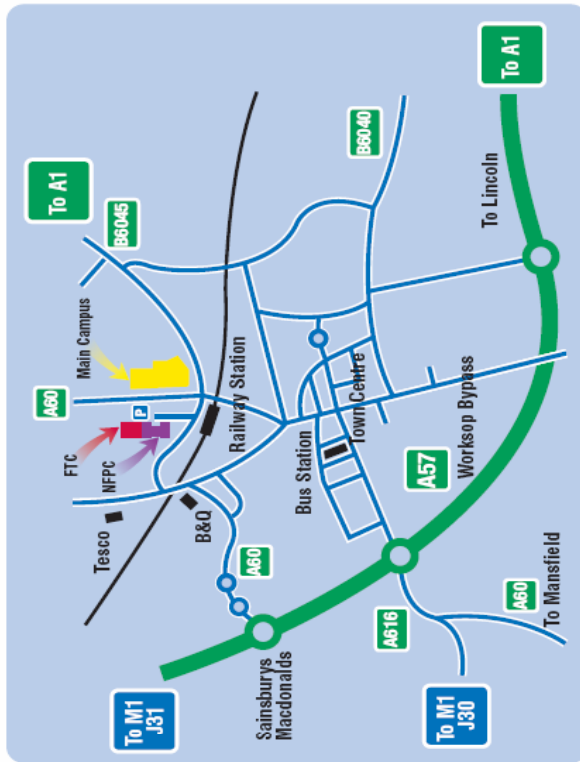

How to Find The NFPC

HOW TO FIND US

From the M1 Southbound

Leave the M1 at Junction 31 and join the A57 towards Workshop. Continue on the A57 for just over seven miles to the third roundabout and turn left into Sandy Lane, A60 – passing B&Q on your left. Pass under the railway bridge and turn to the right to remain on the A60 (now Turner Road). North Nottinghamshire College is located on the next crossroads, but parking is on the left just before the lights.

From the M1 Northbound

Leave the M1 at Junction 30 and join the A616 towards Workshop. At the next roundabout, turn left to join the A619. Remain on the A619 to merge on to the A60 and continue to the roundabout junction with the A57. Turn left on to the A57 and proceed to a further roundabout. Turn right on to the A60, Sandy Lane – passing B&Q on your left. Pass under the railway bridge and turn to the right to remain on the A60

Lane – passing B&Q on your left. Pass under the railway bridge and turn to the right to remain on the A60 (now Turner Road). North Nottinghamshire College is located on the next crossroads, but parking is on the left just before the lights.